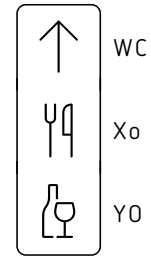

Wardrobe

Border elements

All icons have the same width, the border elements have the width of a space character.

Bold icons should rather not be used without border elements.

For correct display of vertical border rows please set the line spacing to font size $\times 1.56$ in your layout application.

line spacing = font size $\times 1.56$

Possible combinations

The border elements offer countless options for different pictograms to be grouped in various ways:

FF Netto Icons Light

q

v

uh

Uh