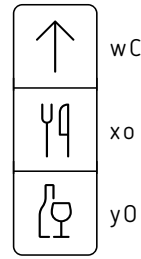

Wardrobe

Border elements

All icons have the same width, the border elements have the width of a space character.

Bold icons should rather not be used without border elements.

For correct display of vertical border rows please set the line spacing to font size $\times 1.56$ in your layout application.

line spacing = font size $\times 1.56$

Possible combinations

The border elements offer countless options for different pictograms to be grouped in various ways:

FF Netto Icons Light

q

v

uh

Uh