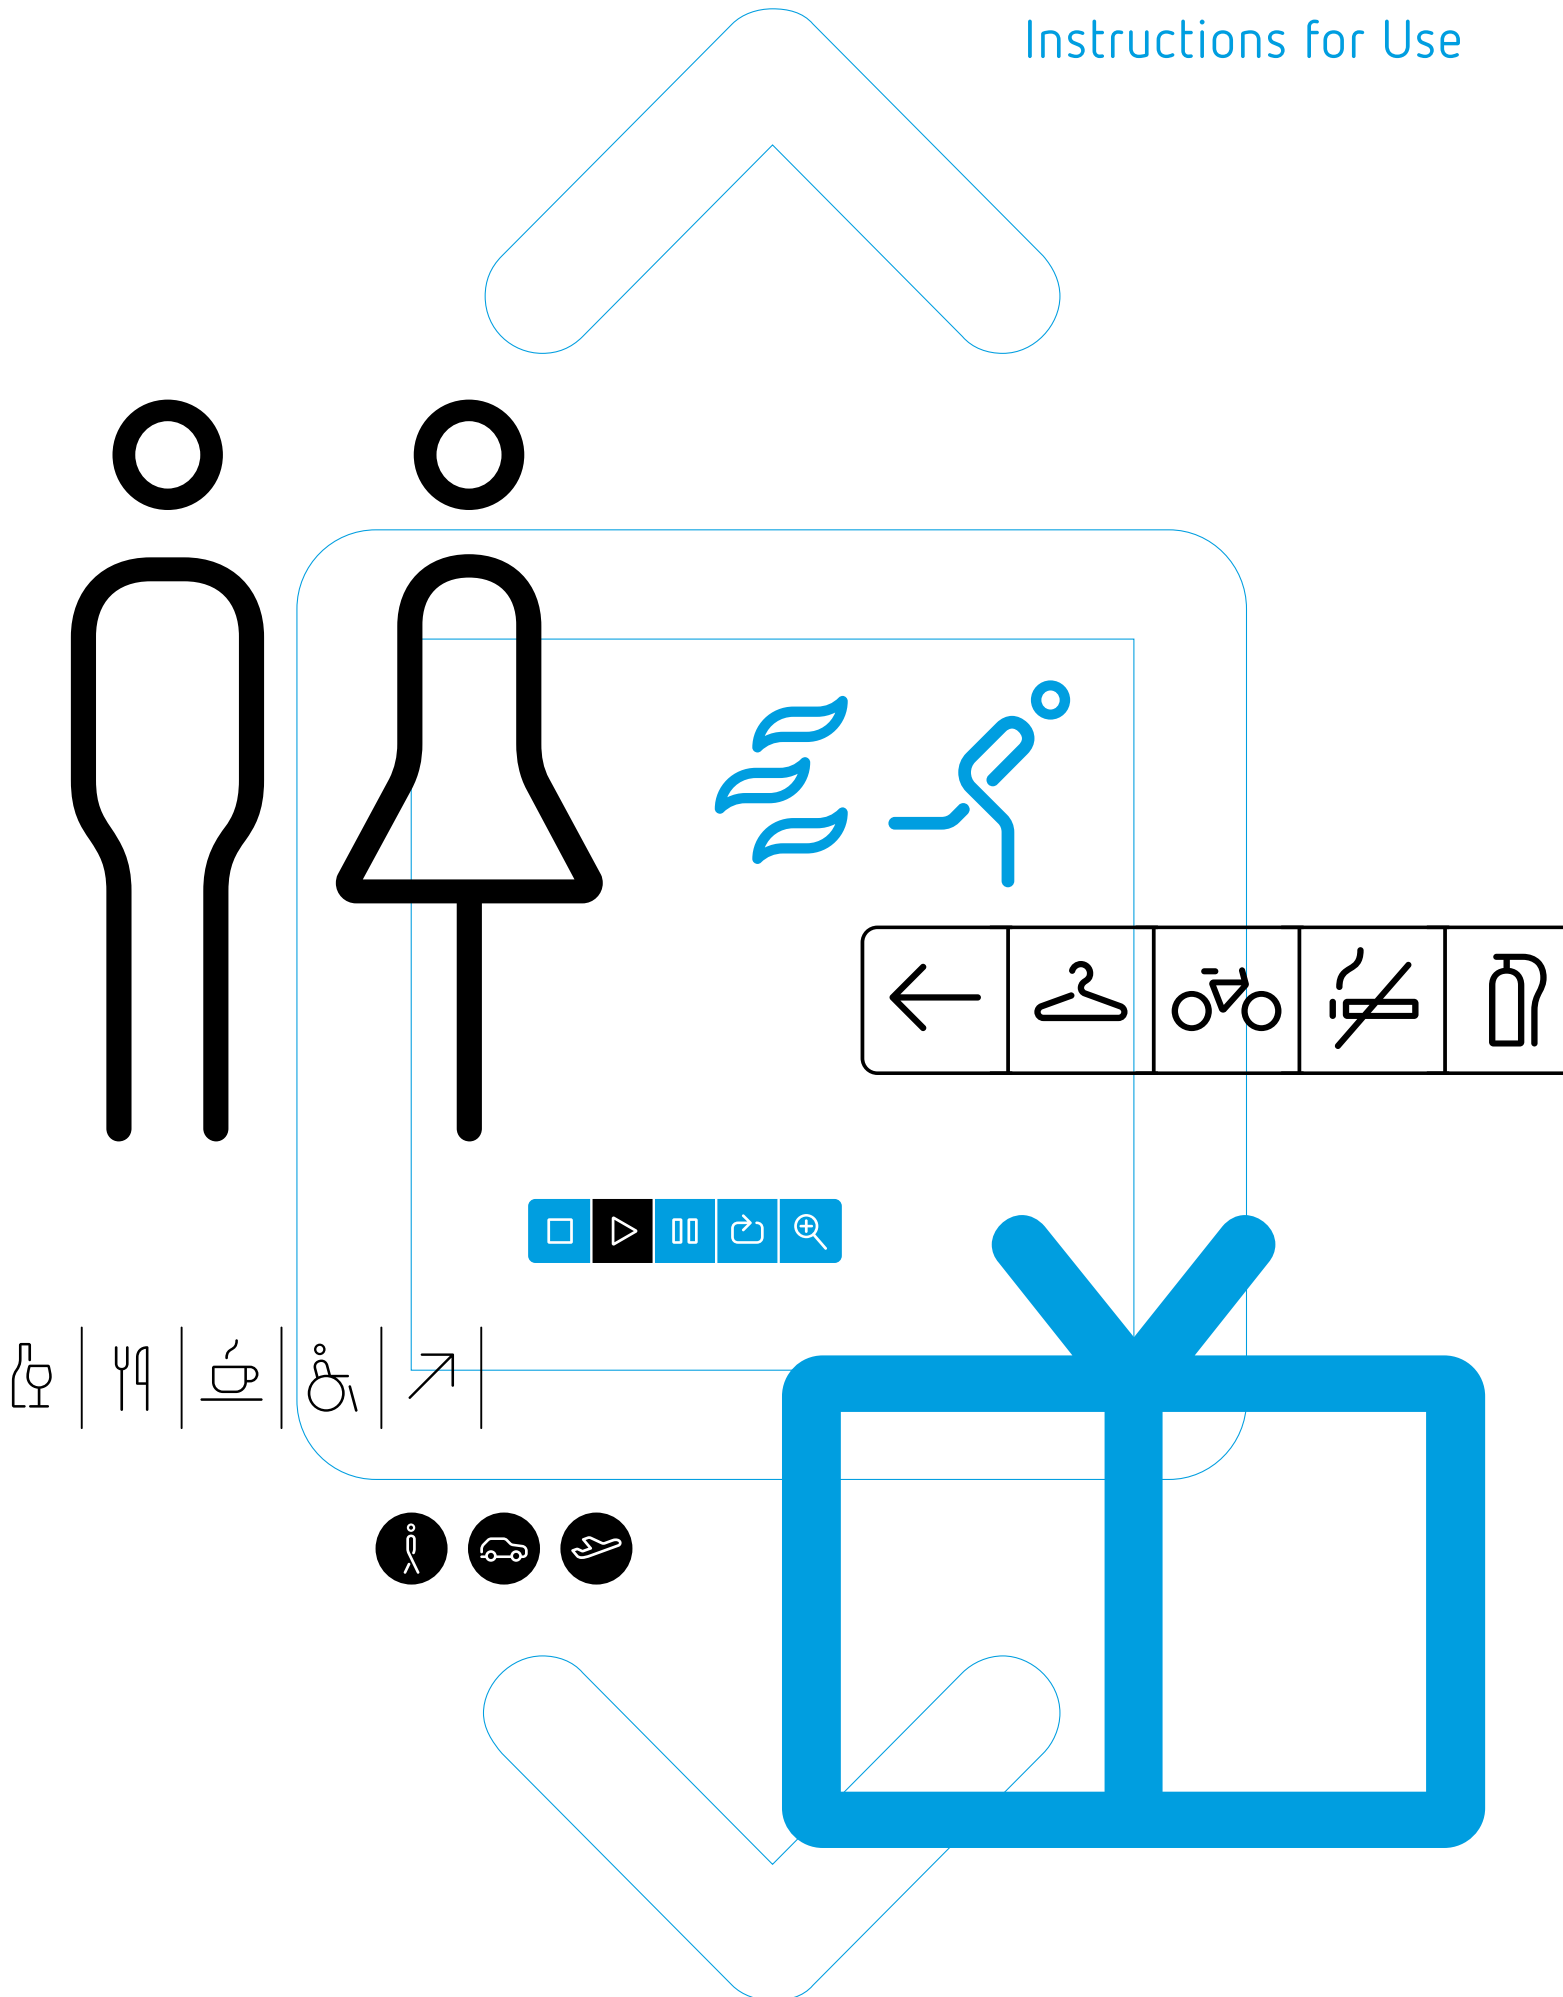

FF Netto Icons Instructions for Use

FF Netto

The FF Netto icons match the FF Netto text fonts in width and size and are therefore perfect for text-icon combinations.

Restaurant

Restaurant

Toilet

Toilet

Wardrobe

Wardrobe

Border elements

All icons have the same width, the border elements have the width of a space character.

Bold icons should rather not be used without border elements.

For correct display of vertical border rows please set the line spacing to font size $\times 1.56$ in your layout application.