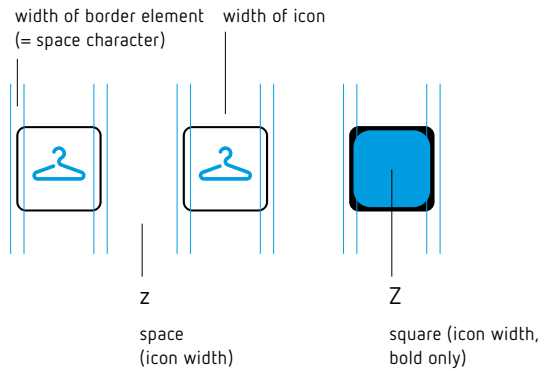

Wardrobe

Border elements

All icons have the same width, the border elements have the width of a space character.

Bold icons should rather not be used without border elements.

For correct display of vertical border rows please set the line spacing to font size $\times 1.56$ in your layout application.

line spacing = font size $\times 1.56$

Possible combinations

The border elements offer countless options for different pictograms to be grouped in various ways:

FF Netto Icons Light

q

v

uh

Uh