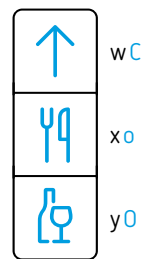

FF Netto Icons Light

q

v

uh

Uh

FF Netto Icons Regular

q

v

uh

Uh

FF Netto Icons Bold

uh

Uh