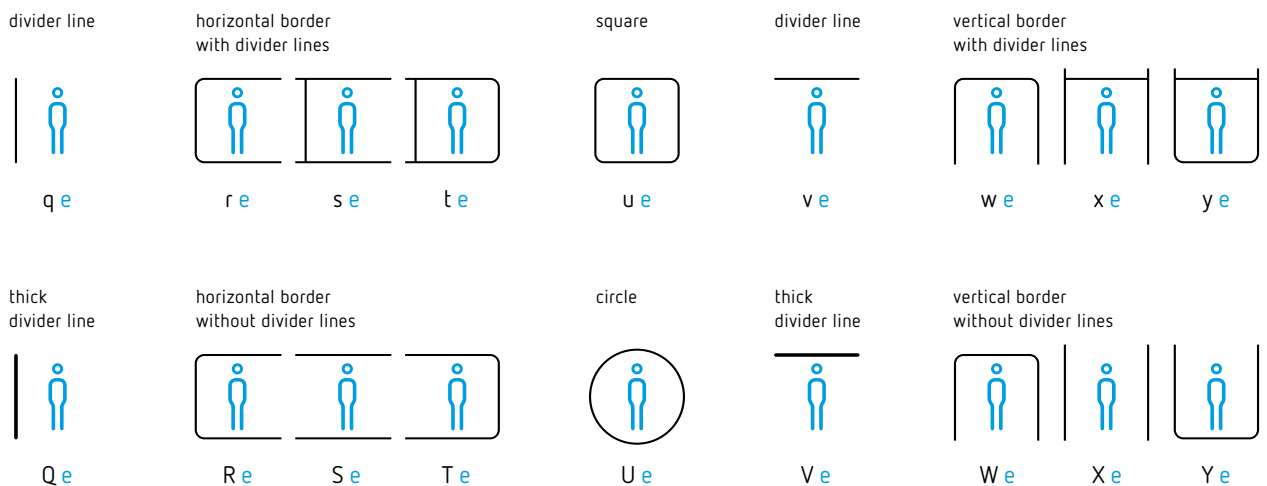

Possible combinations

The border elements offer countless options for different pictograms to be grouped in various ways: