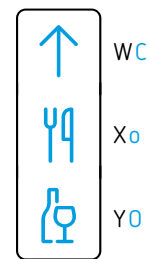

FF Netto Icons Light

q

v

uh

Uh

FF Netto Icons Regular

q

v

uh

Uh

FF Netto Icons Bold

uh

Uh